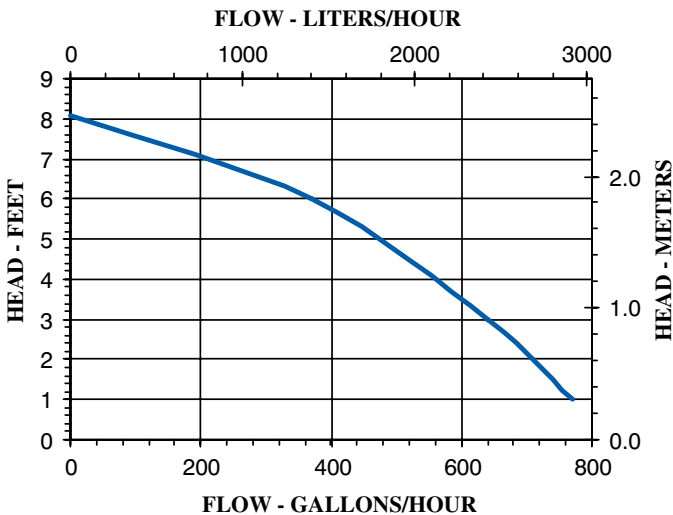

Replacement Parts

ITEM	PART NO.	DESCRIPTION
A	182012	Volute
B	924007	O-ring
C	921077	Thrust washer
D	180138	Impeller
E	180059	Shaft
F	180004	Housing
1	920020	Wing nut
2	911403	Stud, collared
3	180602	Drive magnet
4	180031	Mounting bracket

NOTE: Parts A-F contact fluid

LittleGIANT
PO Box 12010 • Oklahoma City, OK 73157
Phone: 800.701.7894 • Fax: 800.701.8046
E-mail: customerservice@littlegiant.com