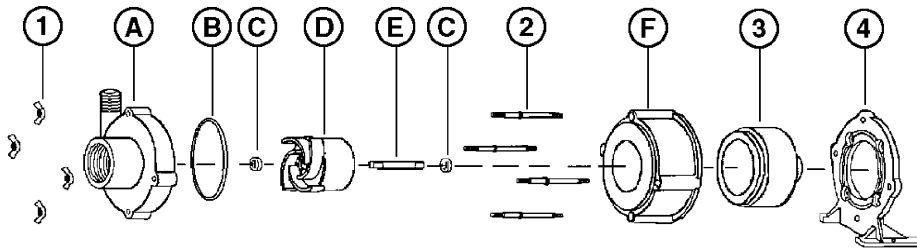

Replacement Parts

ITEM	PART NO.	DESCRIPTION
A	182012	Volute
B	924007	O-ring
C	921077	Thrust washer
D	180138	Impeller
E	180059	Shaft
F	180004	Housing
1	920020	Wing nut
2	911403	Stud, collared
3	180602	Drive magnet
4	180031	Mounting bracket

NOTE: Parts A-F contact fluid

LittleGIANT
PO Box 12010 • Oklahoma City, OK 73157
Phone: 800.701.7894 • Fax: 800.701.8046
E-mail: customerservice@littlegiant.com