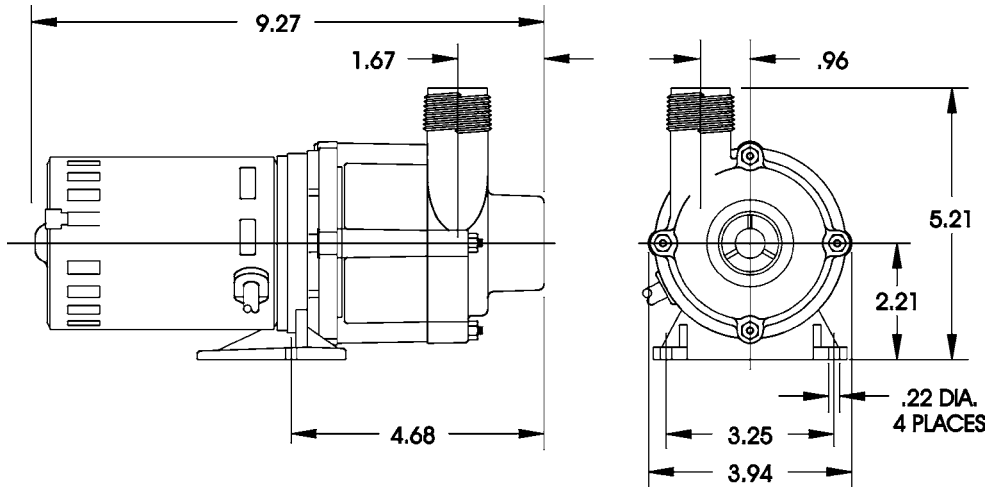

2-MDIX-SC

NOTE: Designs and dimensions may vary for various reasons (i.e. type of motor). This information should be used as general guide rather than an unqualified guarantee. Specifications are subject to change without prior notice.

Specifications

Model No.	Item No.	Intake Size	Discharge Size	Listing(s)	HP	Volts	Hertz	Amps	Watts	Performance (GPH @ Head)			Shut Off		Power Cord (ft.)	Weight (lbs.)
										1'	3'	6'	Feet	PSI		
2-MDIX-SC	580509	1" FNPT	1" MNPT	UR/C-CSA	1/30	115	60	1.5	110	770	640	370	8.1	3.5	6	6.25